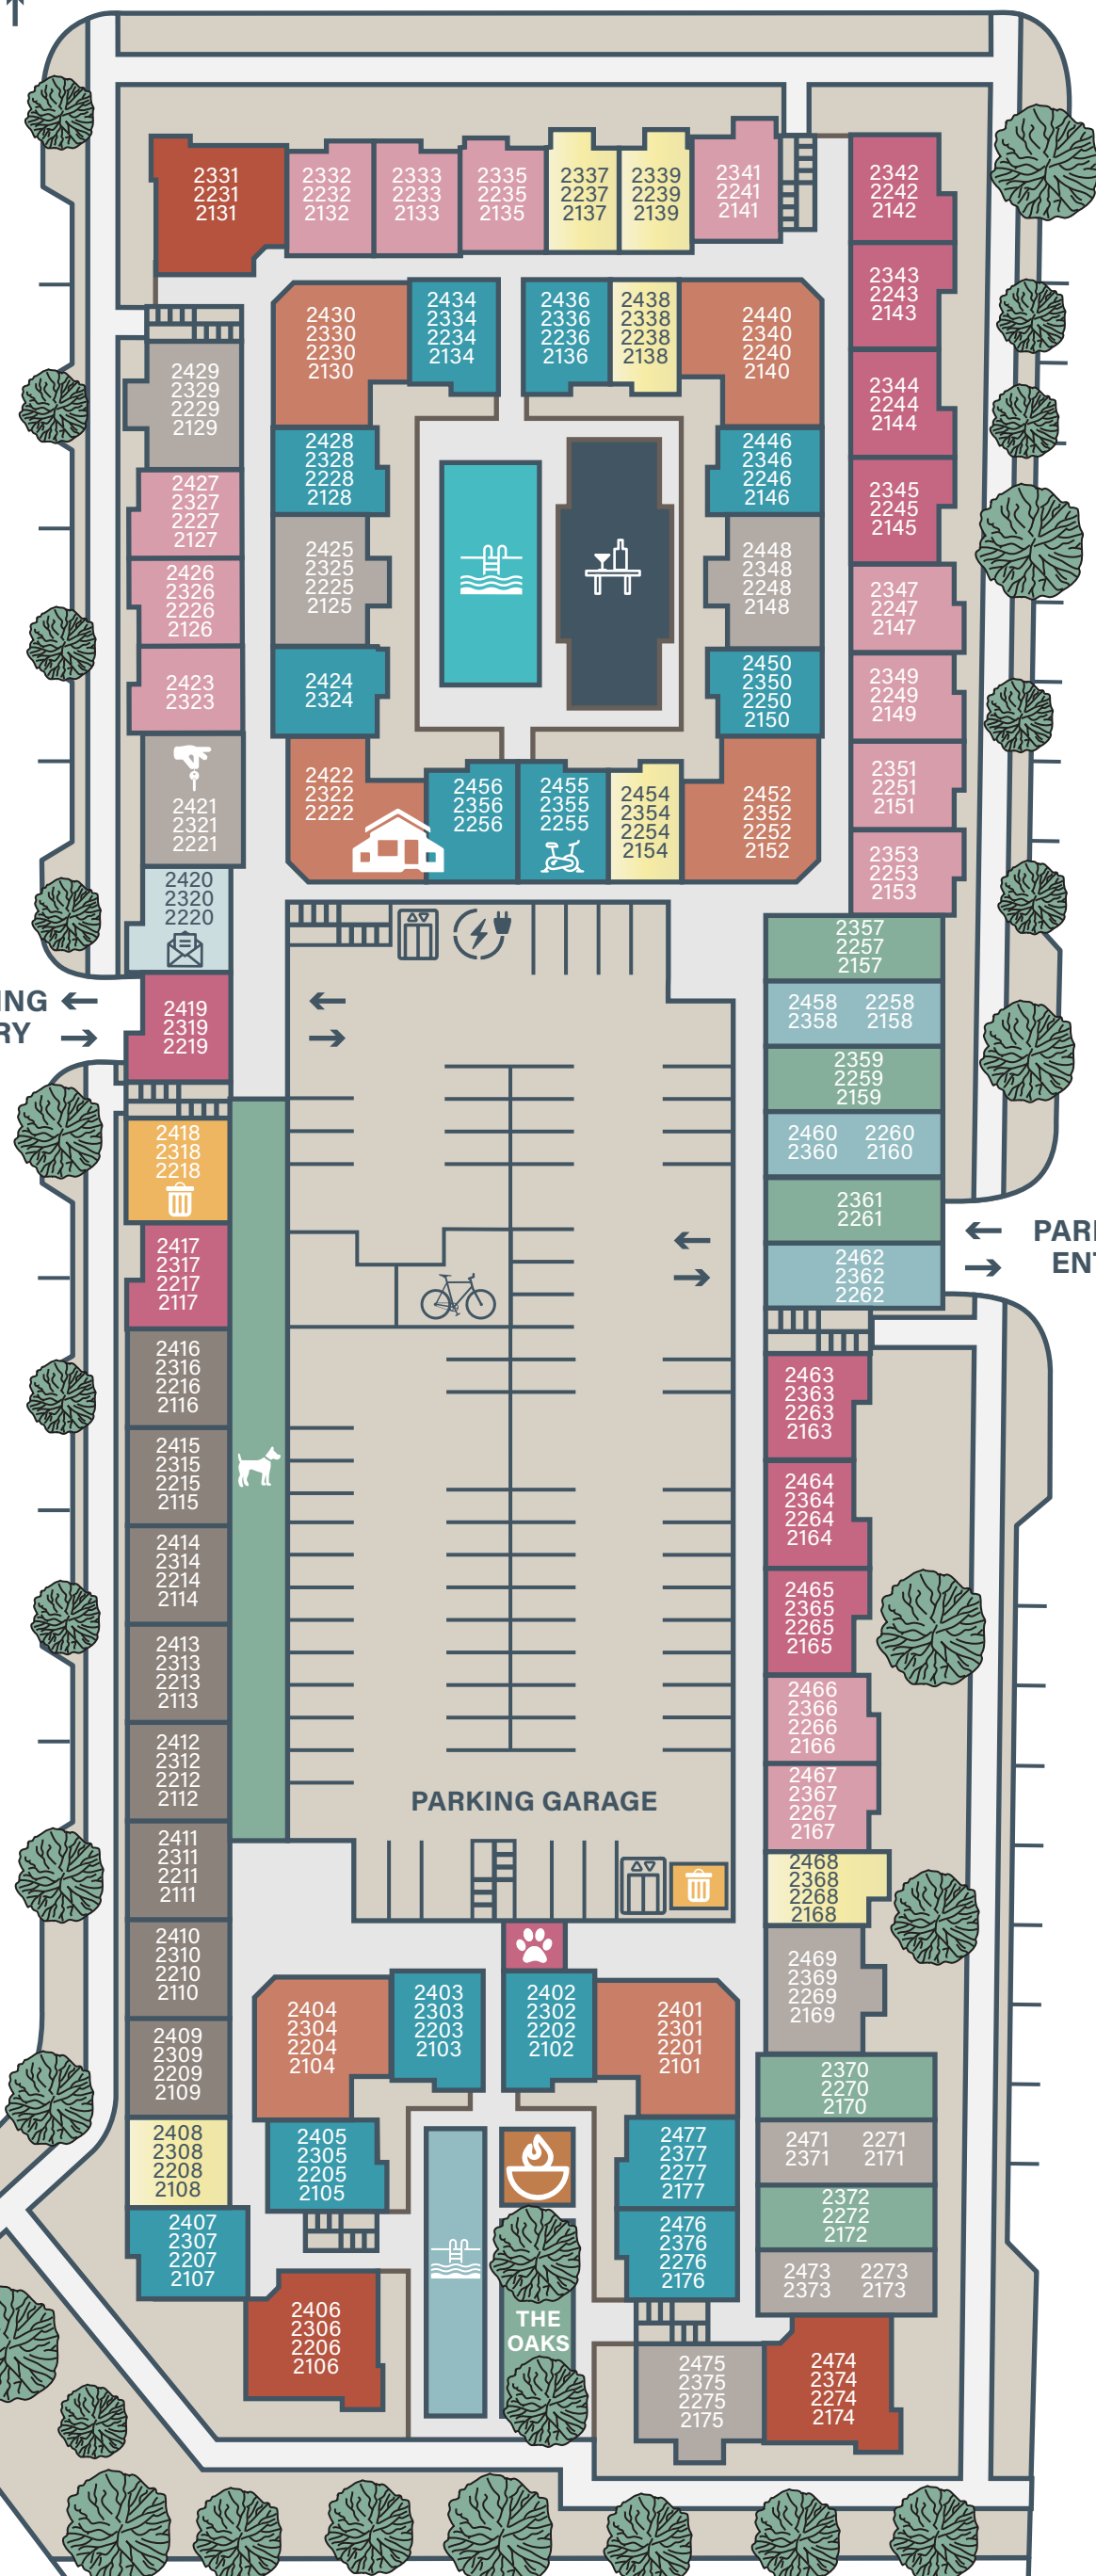

# DENTON DRIVE

**DART**  
Inwood/Love  
Field Station

## LEGEND

Clubhouse - Clubroom & Kitchen - Game Room - Business Center - Conference Room	E1
Leasing Offices	E1A
Fitness Center	A1
Mailroom - Package Lockers	A2
Main Pool	A2A
Lap Pool	A2S
Outdoor Lounge - Kitchen - Grills - Cabanas - Entertainment	A3
Pet Wash	A5A
Dog Park	B2
Firepit	B3
Elevator	B4
Bicycle Storage	L1
EV Charging Station L2 & L3	TH
Trash Chute	

**LENOX**  
MAPLEWOOD

HUDNALL STREET